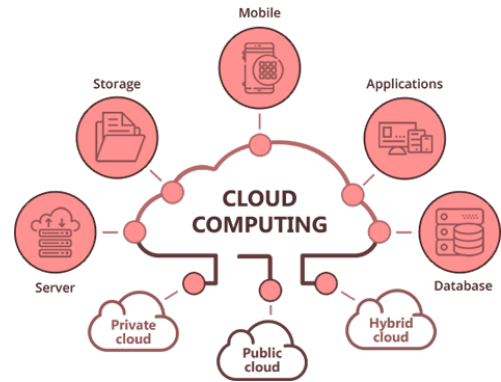

▪ Cloud Computing Services

Strategic partnerships with industry leaders such as Microsoft Azure and Amazon Web Services, enables Softbyte to help take your business on cloud in a faster and a simpler way.

Simplified Cloud Solutions for Businesses:

1. Ready-to-use solution packs. Instantly!
2. Free implementation and provisioning
3. Proactive monitoring and auto alert support
4. Predictable spend on cloud infrastructure