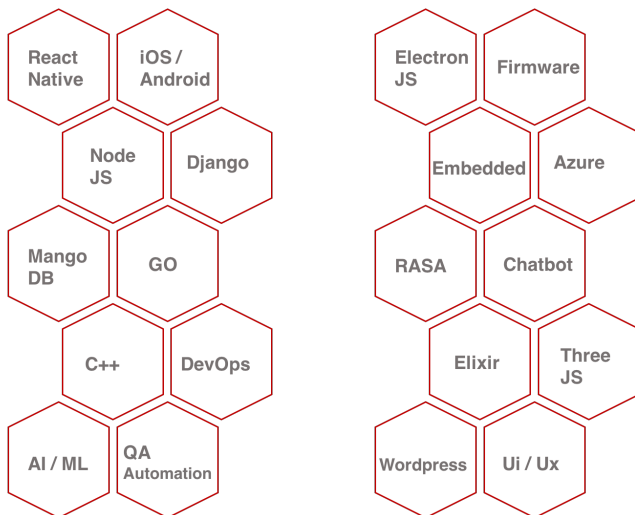

▪ Software Development Services

Softbyte follows a planned and structured process that includes all that is involved between the conception of the desired software through to its final manifestation.

Built to suit models for efficient working,

- Development Contract
- Full time Resource Outsourcing
- Collaborative Working Contract

▪ Data Analytics Services

We provide analytics solutions that leverages artificial intelligence to convert data into actionable insights enhancing our customers' business value. Our services improve time per insight and also optimizes cost per insight with a design thinking approach, data engineering and automation.